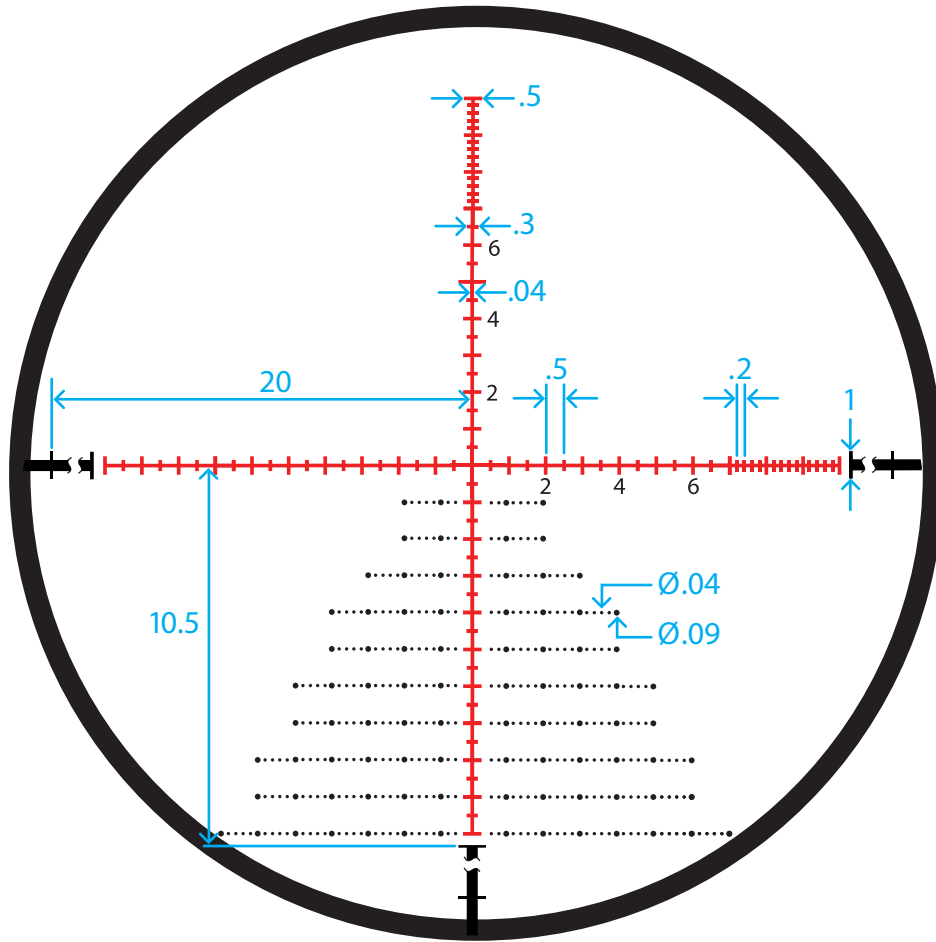

# TMD-HW RETICLE SUBTENSIONS FOR PINNACLE 5-30x50TMD

NOTE: Subtensions are measured in milliradian.  
Reticle image is for reference only.